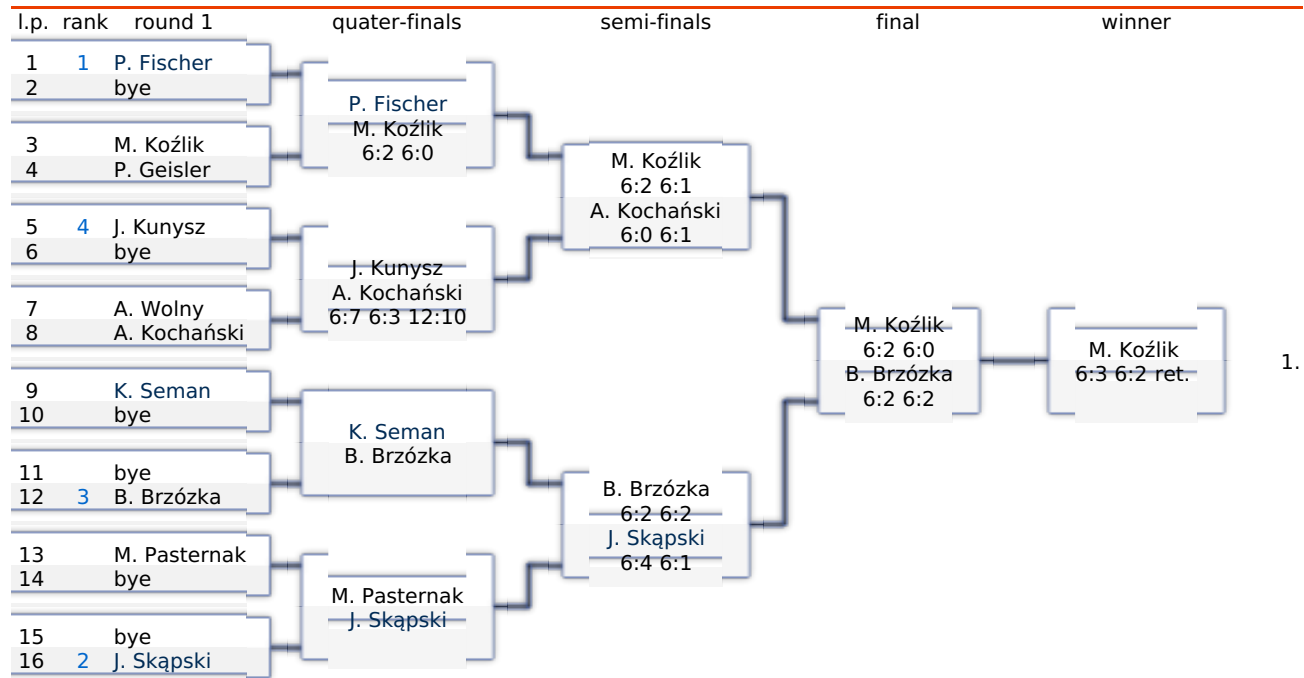

9.  **Mieszko
Mazurek**

10.  **Marek
Pasternak**

11.  **Ewa
Sakwerda**

12.  **Krzysztof
Seman**
more

13.  **Jan
Skąpski**
more

14.  **Adam
Wolny**

15.  **Katarzyna
Żołnierek-Mazurek**

Scoring: Win (3), Loss (1), Walkover (-1), Match not played (-1)

Completed so far: 1

Progress: 100%

CURRENT STANDINGS

| rank | player | played | sets | games | points |
|----------|----------------------------------------------------------------------------------------------------------------------|----------|-----------|-----------|----------|
| 1 |  Ewa Sakwerda | 1 | 1 | 3 | 3 |
| 2 |  Katarzyna Żołnierek-Mazurek | 1 | -1 | -3 | 1 |